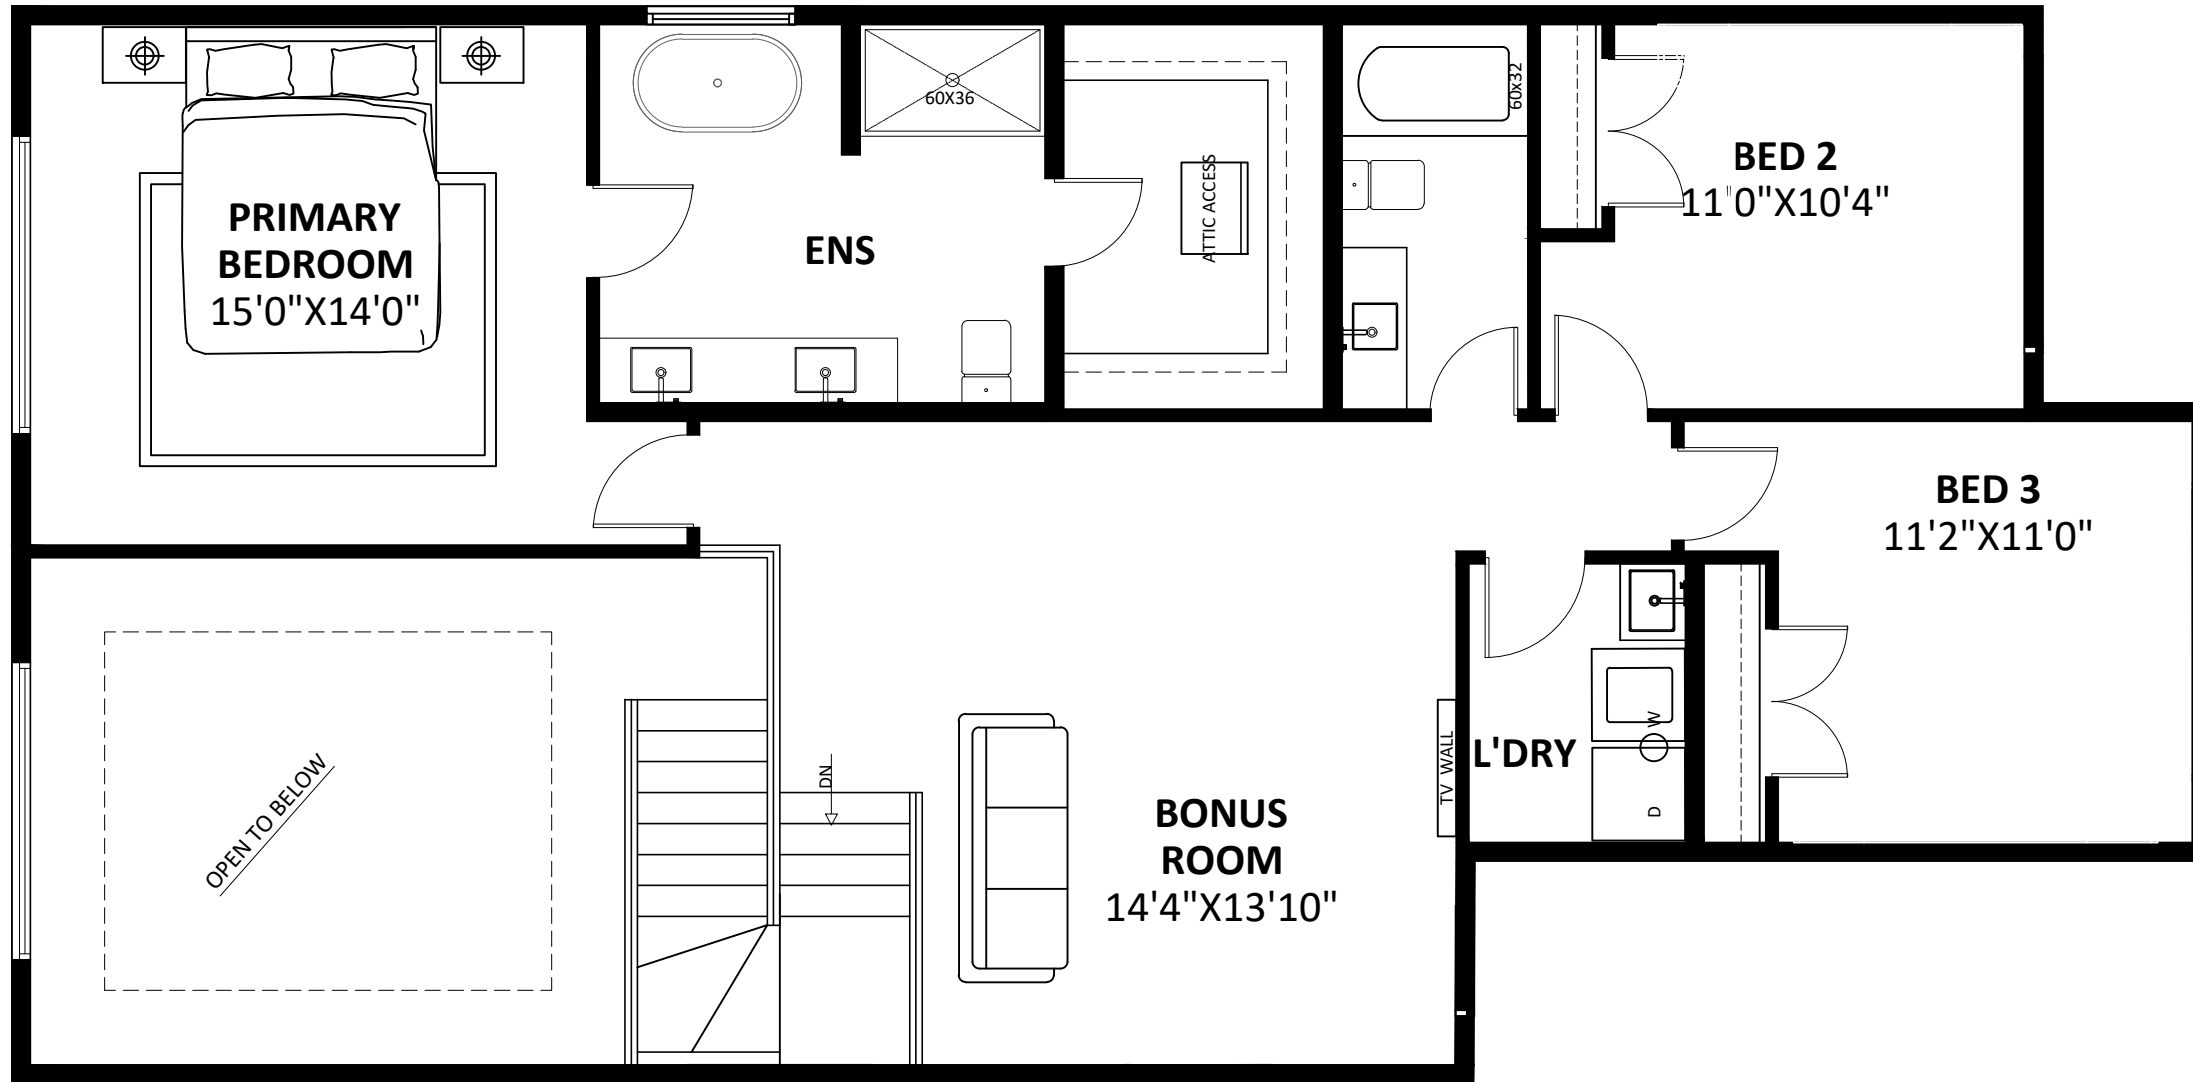

MAIN FLOOR PLAN 1150 SQ FT
GARAGE 540 SQ FT
TOTAL SQ FT - 2447

UPPER FLOOR PLAN 1297 SQ FT